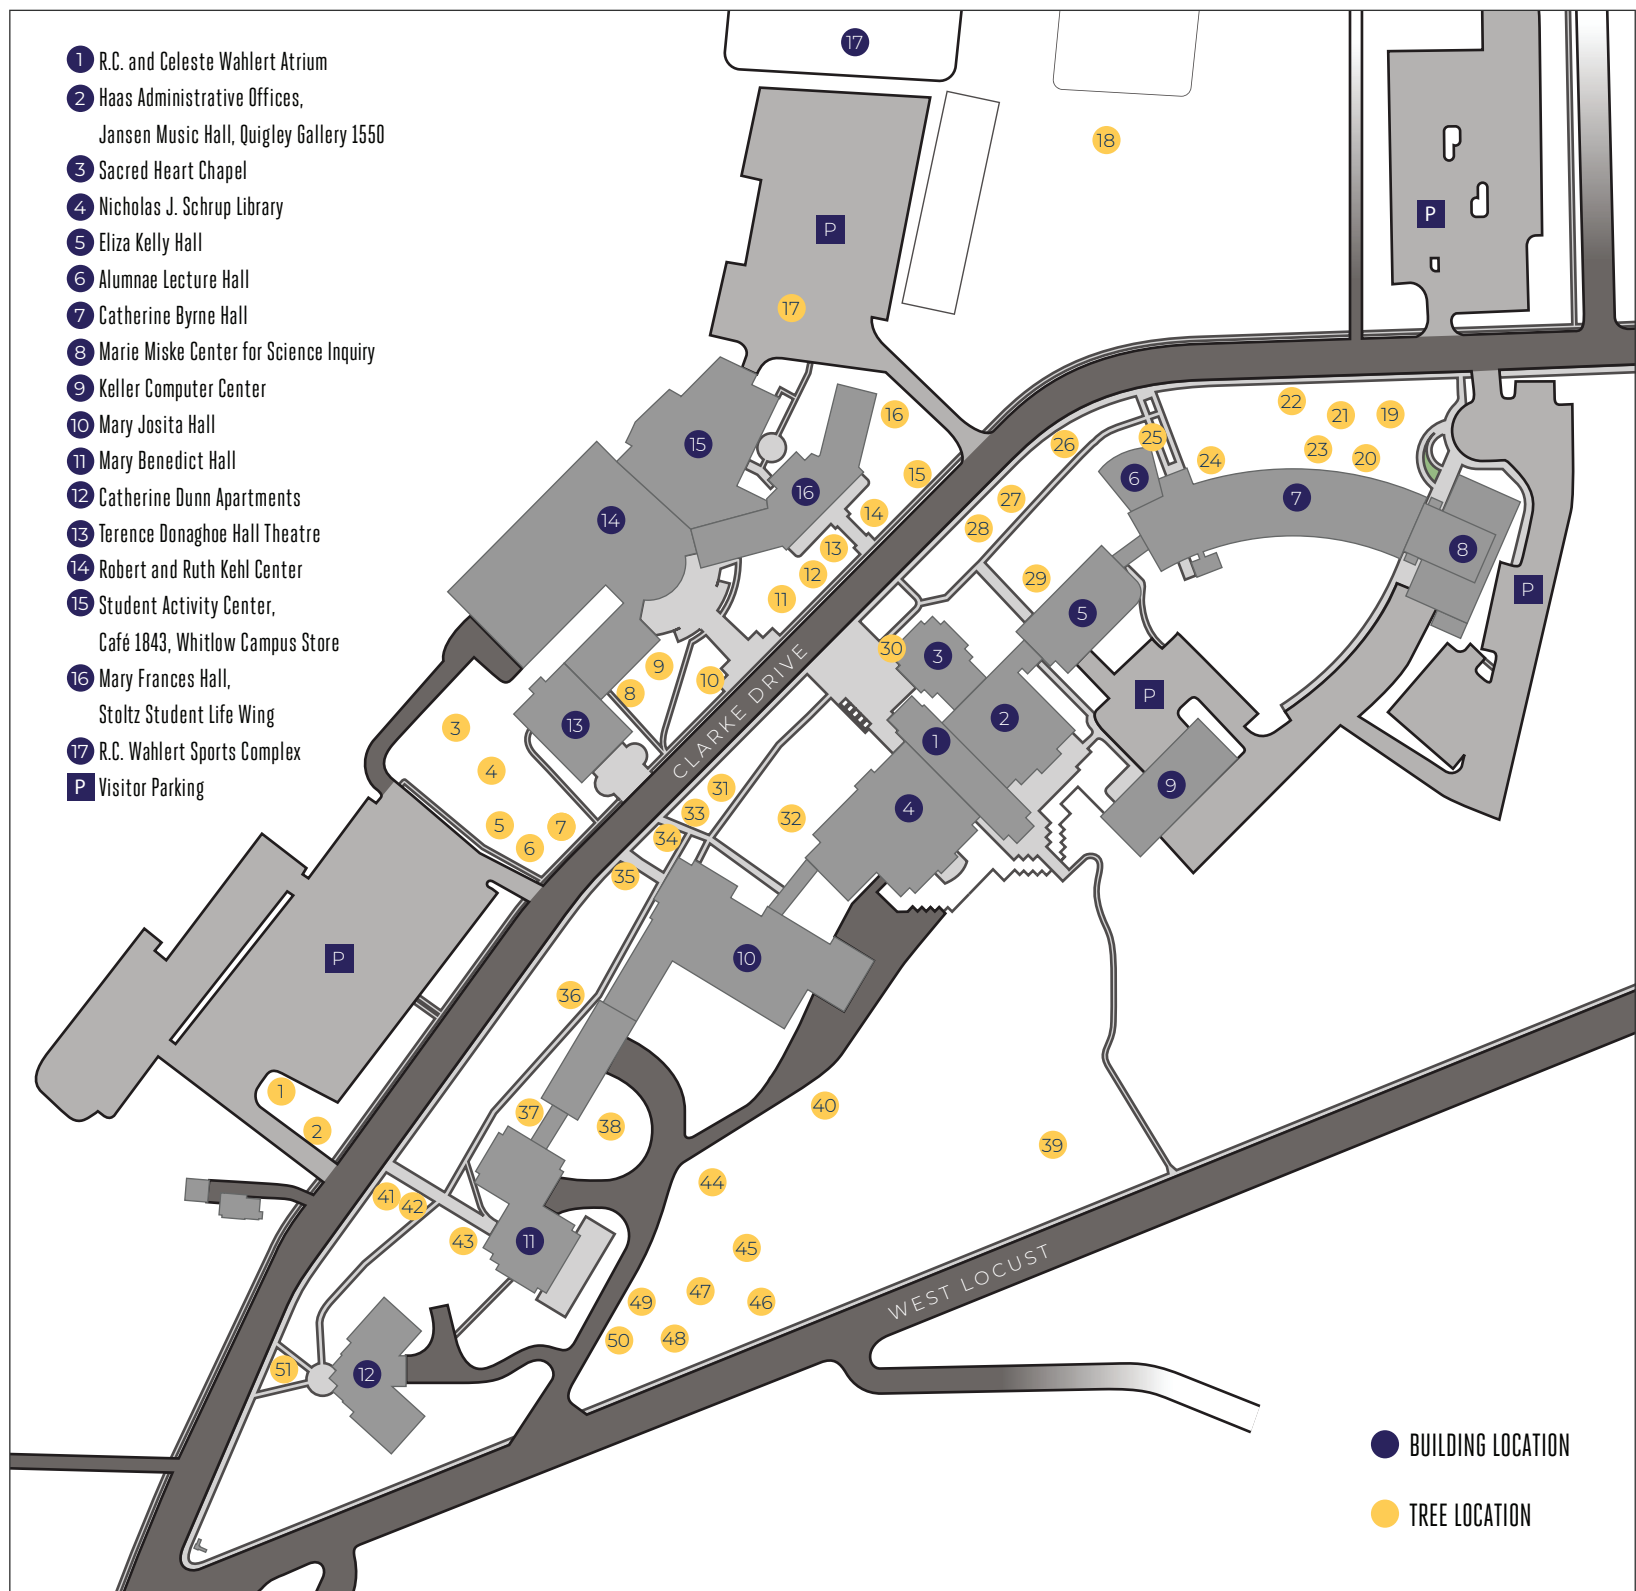

CLARKE UNIVERSITY MEMORIAL TREE MAP

- 1 R.C. and Celeste Wahlert Atrium
- 2 Haas Administrative Offices,
Jansen Music Hall, Quigley Gallery 1550
- 3 Sacred Heart Chapel
- 4 Nicholas J. Schrup Library
- 5 Eliza Kelly Hall
- 6 Alumnae Lecture Hall
- 7 Catherine Byrne Hall
- 8 Marie Miske Center for Science Inquiry
- 9 Keller Computer Center
- 10 Mary Josita Hall
- 11 Mary Benedict Hall
- 12 Catherine Dunn Apartments
- 13 Terence Donaghoe Hall Theatre
- 14 Robert and Ruth Kehl Center
- 15 Student Activity Center,
Café 1843, Whitlow Campus Store
- 16 Mary Frances Hall,
Stoltz Student Life Wing
- 17 R.C. Wahlert Sports Complex
- P Visitor Parking