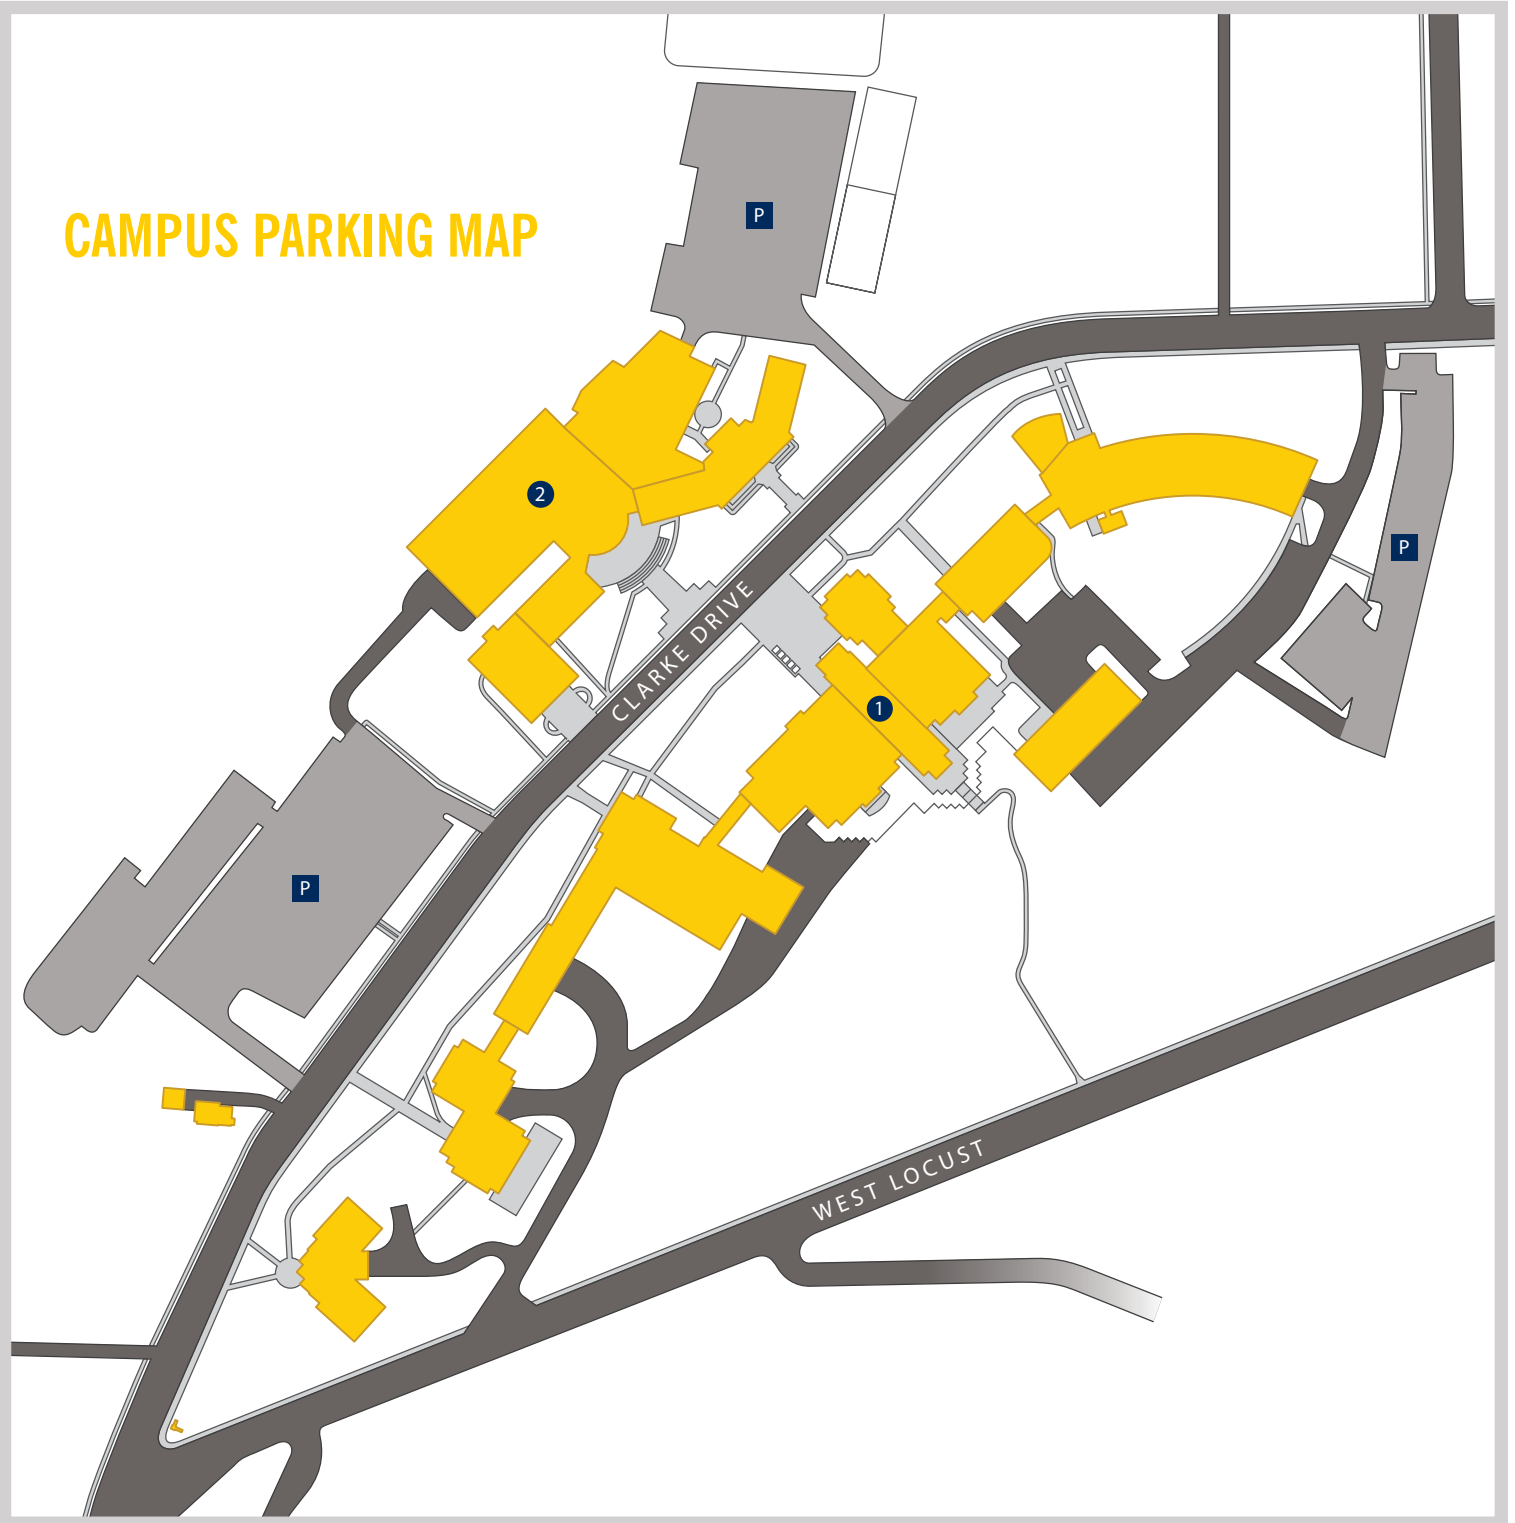

CAMPUS PARKING MAP

P Campus Parking Areas
Each Clarke parking lot has visitor parking available in close proximity to each building. If there is not a visitor space available, visitors may park in other spaces.

1 R.C. & Celeste Wahlert Atrium
2 Robert & Ruth Kehl Center